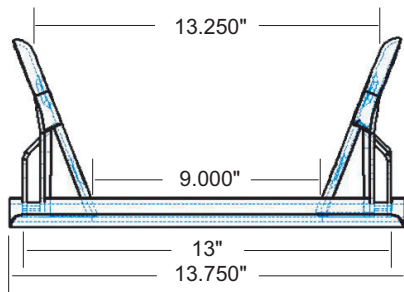

## TIRE MEASUREMENT GUIDE

(10 x 16.5 Tire) **T-1000B series  
WT-102C Individual pad**

(12 x 16.5 Tire) **T-1200B series  
WT-104C Individual pad**  
(Tire Tread Measurement of 11-1/4" & over)

(12 x 16.5 Tire) **T-1200N series  
WT-103C Individual pad**  
(Tire Tread Measurement upto 11-1/8")

(14 x 17.5 Tire) **T-1400B series  
WT-105C Individual pad**

Tire sizes can and do vary in width and height, which can cause tire damage or a clearance problem. It is the responsibility of the customer to determine the final fit, including clearances and safety shielding.