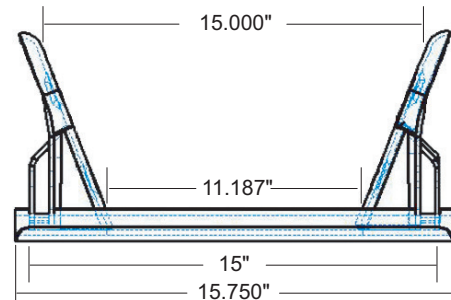

## TIRE MEASUREMENT GUIDE

(10 x 16.5 Tire) **T-1000B series  
WT-102C Individual pad**

(12 x 16.5 Tire) **T-1200B series  
WT-104C Individual pad**  
(Tire Tread Measurement of 11-1/4" & over)

(12 x 16.5 Tire) **T-1200N series  
WT-103C Individual pad**  
(Tire Tread Measurement upto 11-1/8")

(14 x 17.5 Tire) **T-1400B series  
WT-105C Individual pad**

Tire sizes can and do vary in width and height, which can cause tire damage or a clearance problem. It is the responsibility of the customer to determine the final fit, including clearances and safety shielding.