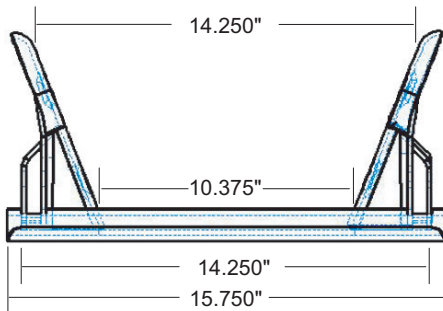

## TIRE MEASUREMENT GUIDE

(10 x 16.5 Tire) **T-1000B series  
WT-102C Individual pad**

(12 x 16.5 Tire) **T-1200B series  
WT-104C Individual pad**  
(Tire Tread Measurement of 11-1/4" & over)

(12 x 16.5 Tire) **T-1200N series  
WT-103C Individual pad**  
(Tire Tread Measurement upto 11-1/8")

(14 x 17.5 Tire) **T-1400B series  
WT-105C Individual pad**

Tire sizes can and do vary in width and height, which can cause tire damage or a clearance problem. It is the responsibility of the customer to determine the final fit, including clearances and safety shielding.