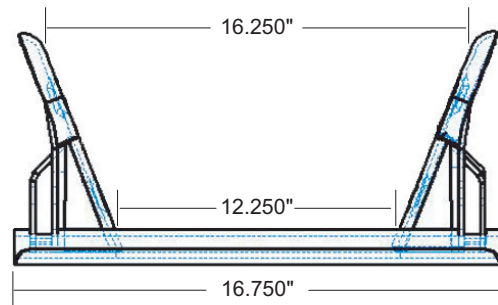

## TIRE MEASUREMENT GUIDE

(10 x 16.5 Tire) **T-1000B series  
WT-102C Individual pad**

(12 x 16.5 Tire) **T-1200B series  
WT-104C Individual pad**  
(Tire Tread Measurement of 11-1/4" & over)

(12 x 16.5 Tire) **T-1200N series  
WT-103C Individual pad**  
(Tire Tread Measurement upto 11-1/8")

(14 x 17.5 Tire) **T-1400B series  
WT-105C Individual pad**

Tire sizes can and do vary in width and height, which can cause tire damage or a clearance problem. It is the responsibility of the customer to determine the final fit, including clearances and safety shielding.